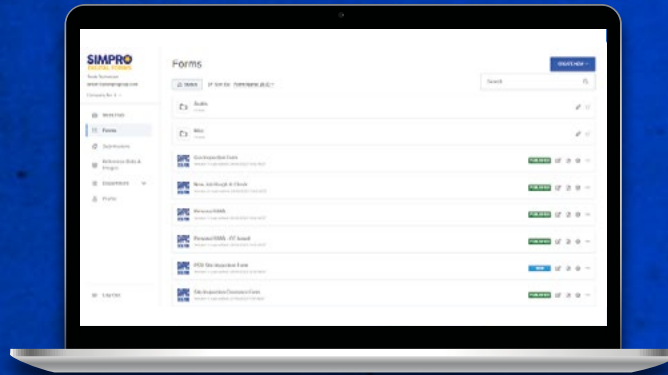

Automatically Sync with Simpro

Streamline your operations with a seamless link to Simpro Premium. Enhance data accuracy and save time by automatically distributing forms to jobs. A centralized form database and management system gives the office the power to efficiently coordinate workflows, ensure version control, and keep records straight.

KEY FEATURES

- Mobile-friendly
- Intelligent form population
- Sync with Simpro Premium
- Custom form builder with drag-and-drop function
- Centralized form database and management system
- Workflow automation
- Electronic send and share capability

LEARN MORE

simprogroup.com/features/digital-forms

**8,500+ businesses trust Simpro for
field service management**